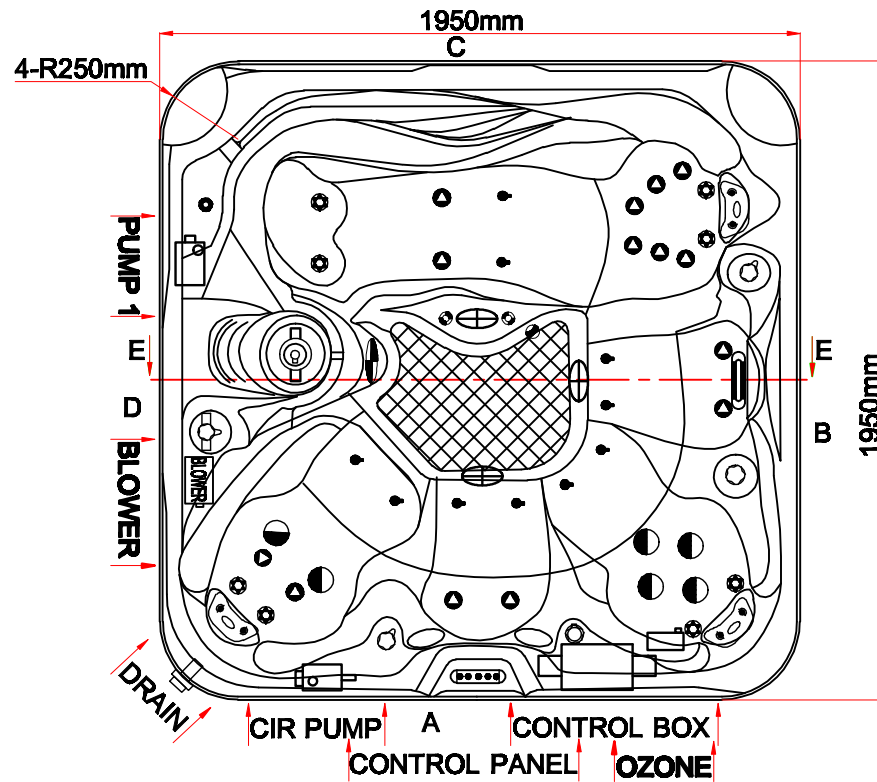

Model Name: DS 100

Business Plan

Notes: Due to manufacturing tolerances, there could be some minor differences between the actual spa and the drawing above. If site planning is critical to such tolerances, be sure to measure your actual spa. All specifications are subject to change without notice. Some components may be optional on your spa.

Edition: 01/4/2012

Model Name:DS 100

Fitting

6		6"Waterfall	01.03.03.0109	1	pc
5		1" Jet	01.03.04.0075	1	pc
4		Large 3"Single Pulse Jet	01.03.04.0086	6	pcs
3		2"Spinning Jet	01.03.04.0079	14	pcs
2		2"Jet Directional	01.03.04.0078	8	pcs
1		Air Jet	01.03.04.0076	10	pcs

Edition:01/4/2012

Note:Due to manufacturing tolerances, there could be some minor differences between the actual spa and the drawing above. If site planning is critical to such tolerances, be sure to measure your actual spa. All specifications are subject to change without notice.Some components may be optional on your spa

Model Name: DS 100

Therapy Assignment

Notes: Due to manufacturing tolerances, there could be some minor differences between the actual spa and the drawing above. If site planning is critical to such tolerances, be sure to measure your actual spa. All specifications are subject to change without notice. Some components may be optional on your spa.