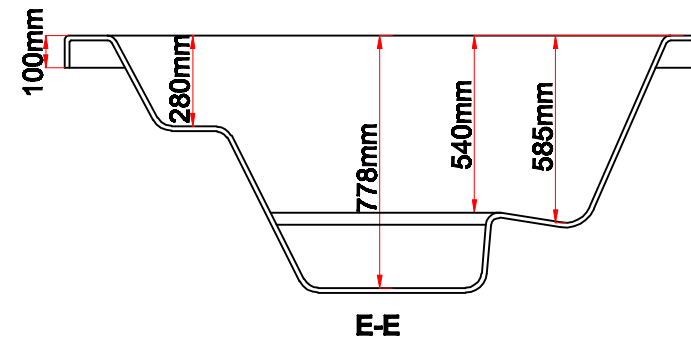

Model Name: DS 100

Business Plan

Notes: Due to manufacturing tolerances, there could be some minor differences between the actual spa and the drawing above. If site planning is critical to such tolerances, be sure to measure your actual spa. All specifications are subject to change without notice. Some components may be optional on your spa.

Edition: 01/4/2012

Model Name:DS 100

Fitting

6		6"Waterfall	01.03.03.0109	1	pc
5		1" Jet	01.03.04.0075	1	pc
4		Large 3"Single Pulse Jet	01.03.04.0086	6	pcs
3		2"Spinning Jet	01.03.04.0079	14	pcs
2		2"Jet Directional	01.03.04.0078	8	pcs
1		Air Jet	01.03.04.0076	10	pcs

Edition:01/4/2012

Note:Due to manufacturing tolerances, there could be some minor differences between the actual spa and the drawing above. If site planning is critical to such tolerances, be sure to measure your actual spa. All specifications are subject to change without notice.Some components may be optional on your spa

Model Name: DS 100

Therapy Assignment

Notes: Due to manufacturing tolerances, there could be some minor differences between the actual spa and the drawing above. If site planning is critical to such tolerances, be sure to measure your actual spa. All specifications are subject to change without notice. Some components may be optional on your spa.