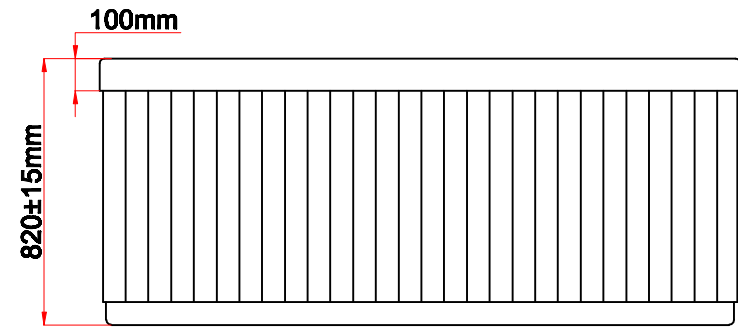

Model Name: DS 100

Business Plan

Notes: Due to manufacturing tolerances, there could be some minor differences between the actual spa and the drawing above. If site planning is critical to such tolerances, be sure to measure your actual spa. All specifications are subject to change without notice. Some components may be optional on your spa.

Edition: 01/4/2012

Model Name:DS 100

Fitting

6		6"Waterfall	01.03.03.0109	1	pc
5		1" Jet	01.03.04.0075	1	pc
4		Large 3"Single Pulse Jet	01.03.04.0086	6	pcs
3		2"Spinning Jet	01.03.04.0079	14	pcs
2		2"Jet Directional	01.03.04.0078	8	pcs
1		Air Jet	01.03.04.0076	10	pcs

Model Name: DS 100

Therapy Assignment

Notes: Due to manufacturing tolerances, there could be some minor differences between the actual spa and the drawing above. If site planning is critical to such tolerances, be sure to measure your actual spa. All specifications are subject to change without notice. Some components may be optional on your spa.