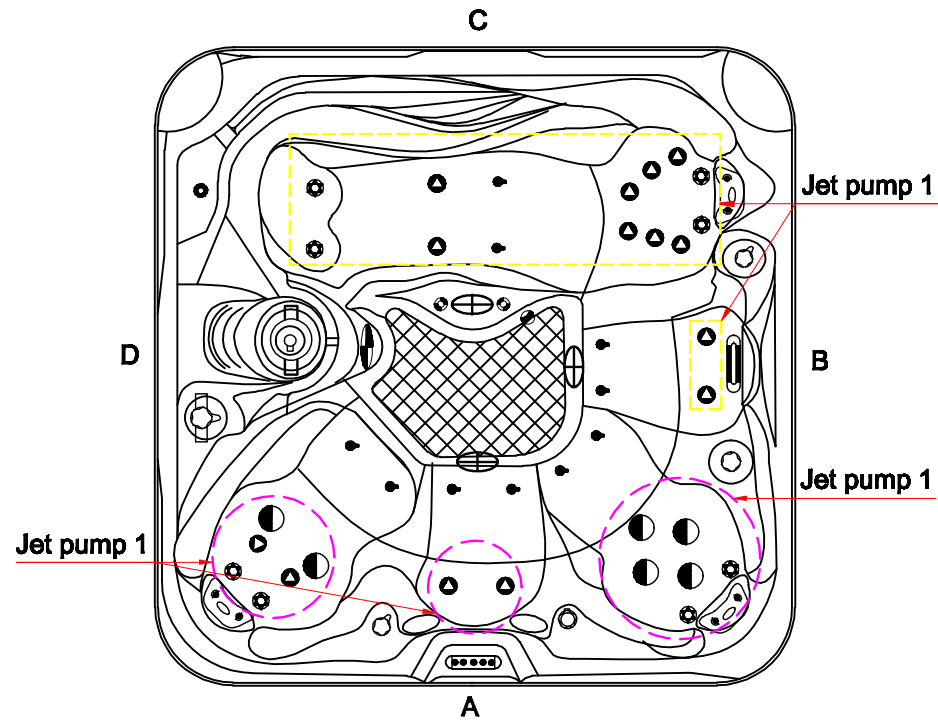

Model Name: DS 100

Business Plan

Notes: Due to manufacturing tolerances, there could be some minor differences between the actual spa and the drawing above. If site planning is critical to such tolerances, be sure to measure your actual spa. All specifications are subject to change without notice. Some components may be optional on your spa.

Edition: 01/4/2012

Model Name:DS 100

Fitting

6		6"Waterfall	01.03.03.0109	1	pc
5		1" Jet	01.03.04.0075	1	pc
4		Large 3"Single Pulse Jet	01.03.04.0086	6	pcs
3		2"Spinning Jet	01.03.04.0079	14	pcs
2		2"Jet Directional	01.03.04.0078	8	pcs
1		Air Jet	01.03.04.0076	10	pcs

Edition:01/4/2012

Note:Due to manufacturing tolerances, there could be some minor differences between the actual spa and the drawing above. If site planning is critical to such tolerances, be sure to measure your actual spa. All specifications are subject to change without notice.Some components may be optional on your spa

Model Name: DS 100

Therapy Assignment

Notes: Due to manufacturing tolerances, there could be some minor differences between the actual spa and the drawing above. If site planning is critical to such tolerances, be sure to measure your actual spa. All specifications are subject to change without notice. Some components may be optional on your spa.