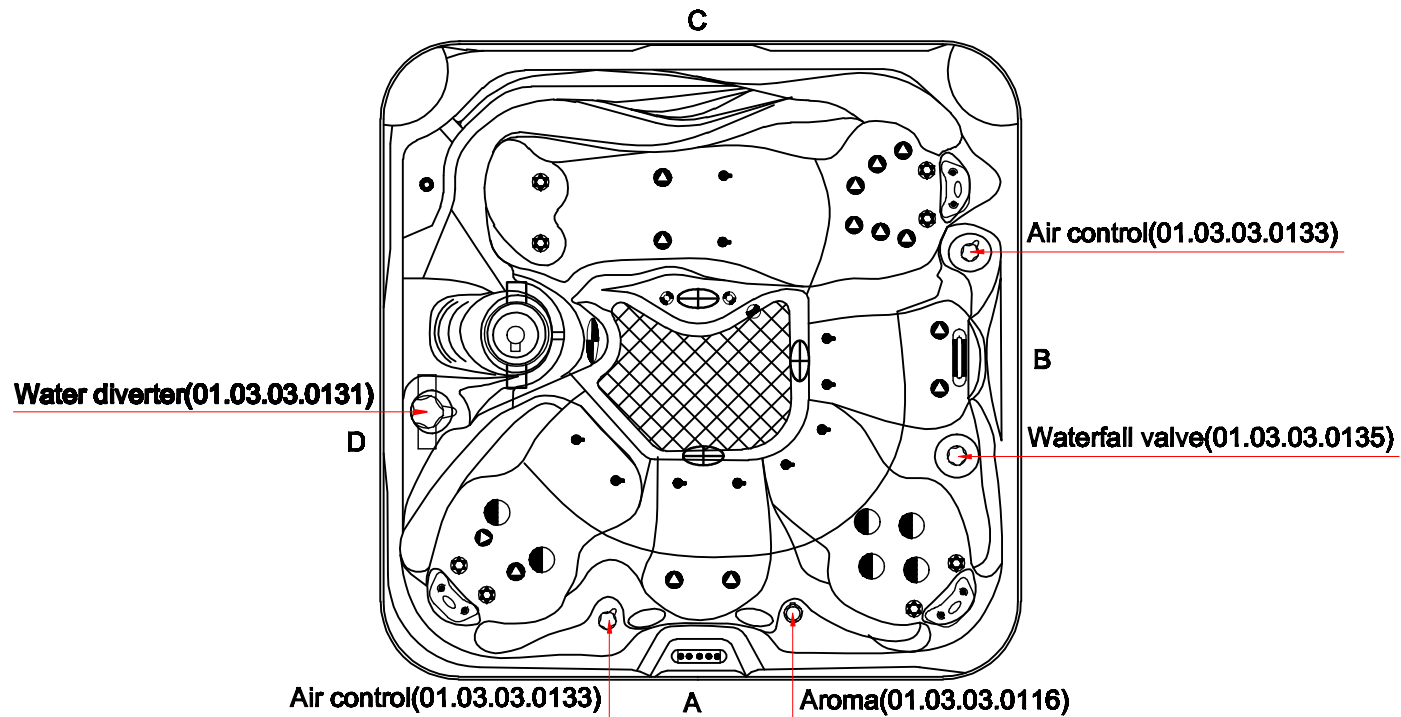

Model Name: DS 100

Business Plan

Notes: Due to manufacturing tolerances, there could be some minor differences between the actual spa and the drawing above. If site planning is critical to such tolerances, be sure to measure your actual spa. All specifications are subject to change without notice. Some components may be optional on your spa.

Edition: 01/4/2012

Model Name:DS 100

Fitting

6		6"Waterfall	01.03.03.0109	1	pc
5		1" Jet	01.03.04.0075	1	pc
4		Large 3"Single Pulse Jet	01.03.04.0086	6	pcs
3		2"Spinning Jet	01.03.04.0079	14	pcs
2		2"Jet Directional	01.03.04.0078	8	pcs
1		Air Jet	01.03.04.0076	10	pcs

Edition:01/4/2012

Note:Due to manufacturing tolerances, there could be some minor differences between the actual spa and the drawing above. If site planning is critical to such tolerances, be sure to measure your actual spa. All specifications are subject to change without notice.Some components may be optional on your spa

Model Name: DS 100

Therapy Assignment

Notes: Due to manufacturing tolerances, there could be some minor differences between the actual spa and the drawing above. If site planning is critical to such tolerances, be sure to measure your actual spa. All specifications are subject to change without notice. Some components may be optional on your spa.