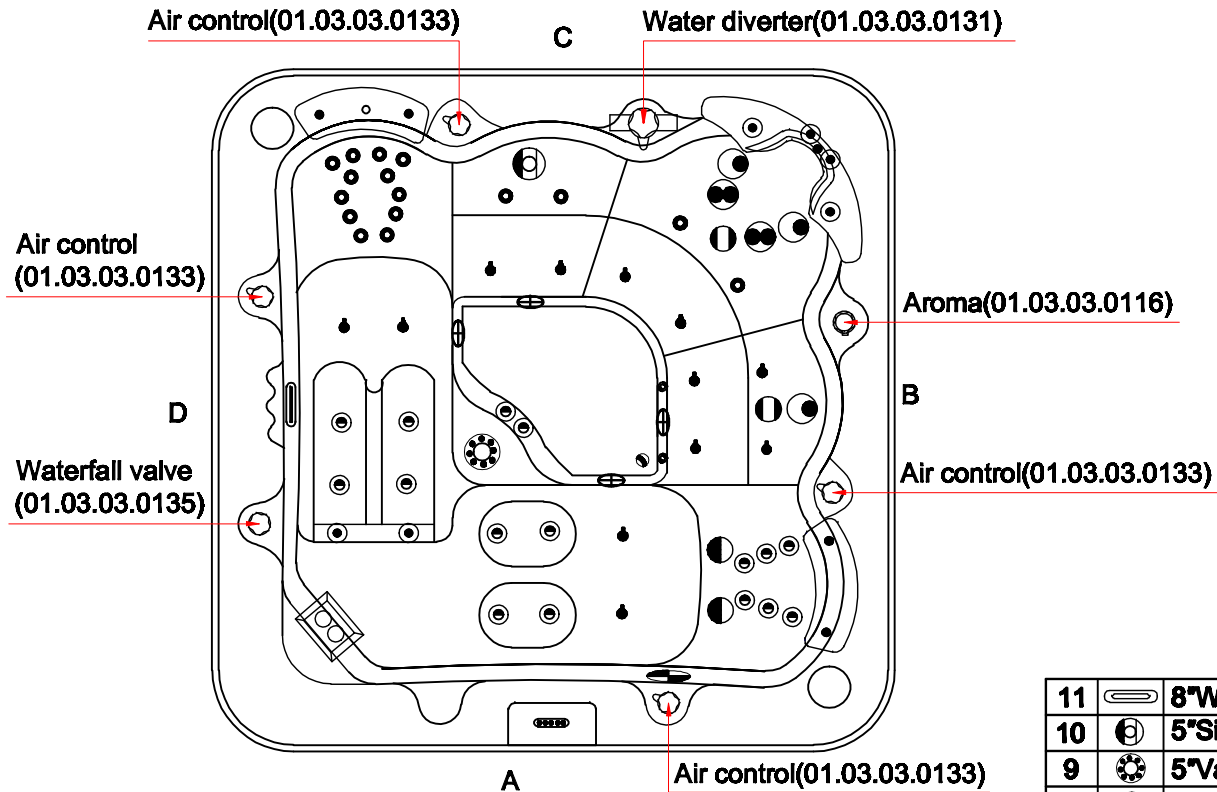

Model Name:PS 400

Fitting

11		8"Waterfall	01.03.03.0110	1	pc
10		5"Single Pulse Jet	01.03.04.0093	1	pc
9		5"Vacalona Jet	01.03.04.0101	1	pc
8		4" Twin Pulse Jet	01.03.04.0090	2	pcs
7		4" Single Pulse Jet	01.03.04.0089	3	pcs
6		Large 3" Twin Pulse Jet	01.03.04.0087	2	pcs
5		Large 3" Single Pulse Jet	01.03.04.0086	2	pcs
4		2.5" Twin Pulse Jet	01.03.04.0081	16	pcs
3		2.5" Jet Directional	01.03.04.0080	6	pcs
2		1" Jet	01.03.04.0075	16	pcs
1		Air Jet	01.03.04.0076	12	pcs

Edition:01/4/2012