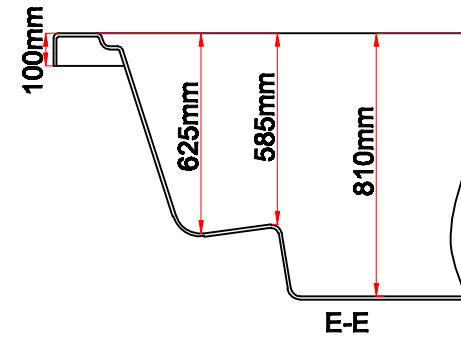

Model Name:PS 400

Business Plan

Notes: Due to manufacturing tolerances, there could be some minor differences between the actual spa and the drawing above. If site planning is critical to such tolerances, be sure to measure your actual spa. All specifications are subject to change without notice. Some components may be optional on your spa.

Edition:01/4/2012

Model Name:PS 400

Fitting

11		8"Waterfall	01.03.03.0110	1	pc
10		5"Single Pulse Jet	01.03.04.0093	1	pc
9		5"Vacalona Jet	01.03.04.0101	1	pc
8		4" Twin Pulse Jet	01.03.04.0090	2	pcs
7		4" Single Pulse Jet	01.03.04.0089	3	pcs
6		Large 3" Twin Pulse Jet	01.03.04.0087	2	pcs
5		Large 3" Single Pulse Jet	01.03.04.0086	2	pcs
4		2.5" Twin Pulse Jet	01.03.04.0081	16	pcs
3		2.5" Jet Directional	01.03.04.0080	6	pcs
2		1" Jet	01.03.04.0075	16	pcs
1		Air Jet	01.03.04.0076	12	pcs

Edition:01/4/2012

Notice:Due to manufacturing tolerances, there could be some minor differences between the actual spa and the drawing above. If site planning is critical to such tolerances, be sure to measure your actual spa. All specifications are subject to change without notice.Some components may be optional on your spa

Model Name:PS 400

Therapy Assignment

Noise: Due to manufacturing tolerances, there could be some minor differences between the actual spa and the drawing above. If site planning is critical to such tolerances, be sure to measure your actual spa. All specifications are subject to change without notice. Some components may be optional on your spa.