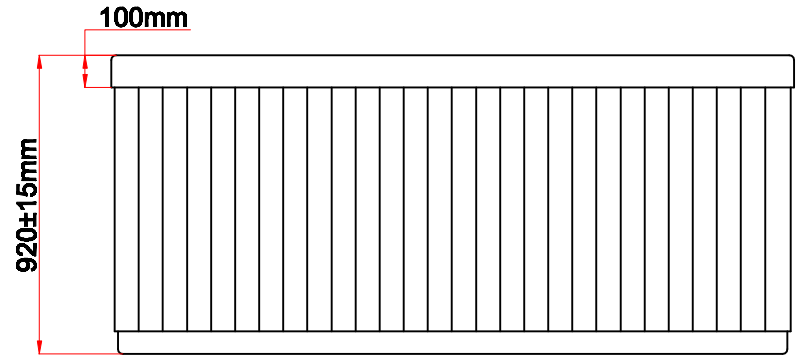

Model Name:PS 400

Business Plan

Notes: Due to manufacturing tolerances, there could be some minor differences between the actual spa and the drawing above. If site planning is critical to such tolerances, be sure to measure your actual spa. All specifications are subject to change without notice. Some components may be optional on your spa.

Edition:01/4/2012

Model Name:PS 400

Fitting

11		8"Waterfall	01.03.03.0110	1	pc
10		5"Single Pulse Jet	01.03.04.0093	1	pc
9		5"Vacalona Jet	01.03.04.0101	1	pc
8		4" Twin Pulse Jet	01.03.04.0090	2	pcs
7		4" Single Pulse Jet	01.03.04.0089	3	pcs
6		Large 3" Twin Pulse Jet	01.03.04.0087	2	pcs
5		Large 3" Single Pulse Jet	01.03.04.0086	2	pcs
4		2.5" Twin Pulse Jet	01.03.04.0081	16	pcs
3		2.5" Jet Directional	01.03.04.0080	6	pcs
2		1" Jet	01.03.04.0075	16	pcs
1		Air Jet	01.03.04.0076	12	pcs