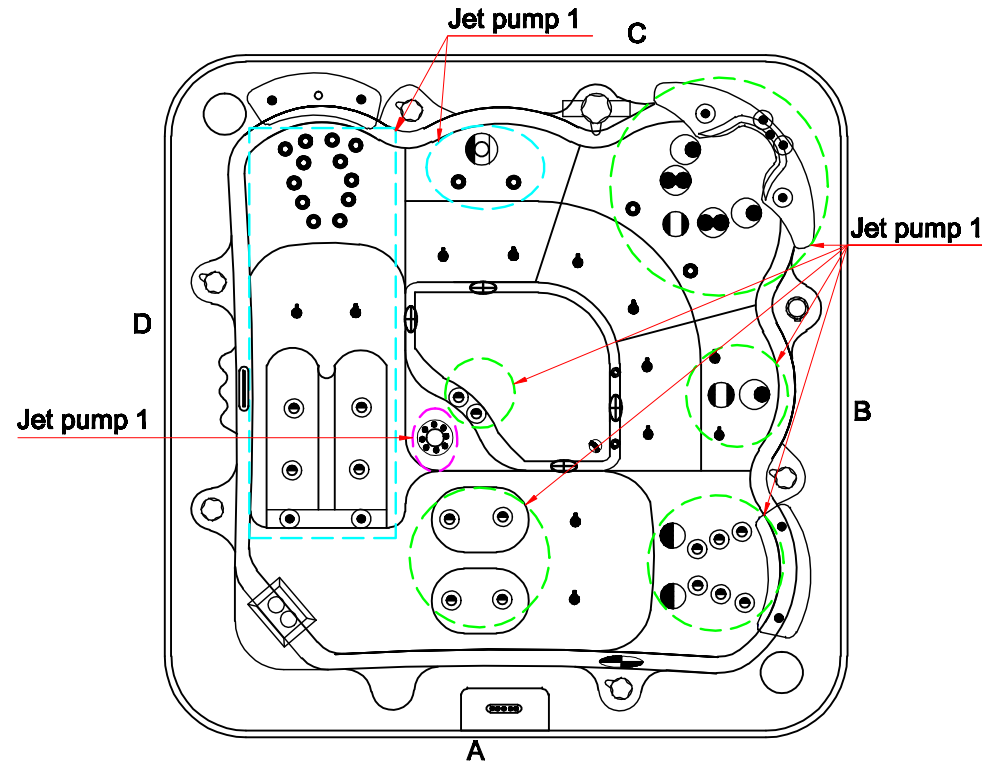

Model Name:PS 400

Business Plan

Notes: Due to manufacturing tolerances, there could be some minor differences between the actual spa and the drawing above. If site planning is critical to such tolerances, be sure to measure your actual spa. All specifications are subject to change without notice. Some components may be optional on your spa.

Edition:01/4/2012

Model Name:PS 400

Fitting

11		8"Waterfall	01.03.03.0110	1	pc
10		5"Single Pulse Jet	01.03.04.0093	1	pc
9		5"Vacalona Jet	01.03.04.0101	1	pc
8		4" Twin Pulse Jet	01.03.04.0090	2	pcs
7		4" Single Pulse Jet	01.03.04.0089	3	pcs
6		Large 3" Twin Pulse Jet	01.03.04.0087	2	pcs
5		Large 3" Single Pulse Jet	01.03.04.0086	2	pcs
4		2.5" Twin Pulse Jet	01.03.04.0081	16	pcs
3		2.5" Jet Directional	01.03.04.0080	6	pcs
2		1" Jet	01.03.04.0075	16	pcs
1		Air Jet	01.03.04.0076	12	pcs

Edition:01/4/2012

Notice:Due to manufacturing tolerances, there could be some minor differences between the actual spa and the drawing above. If site planning is critical to such tolerances, be sure to measure your actual spa. All specifications are subject to change without notice.Some components may be optional on your spa

Model Name:PS 400

Therapy Assignment

Noise: Due to manufacturing tolerances, there could be some minor differences between the actual spa and the drawing above. If site planning is critical to such tolerances, be sure to measure your actual spa. All specifications are subject to change without notice. Some components may be optional on your spa.