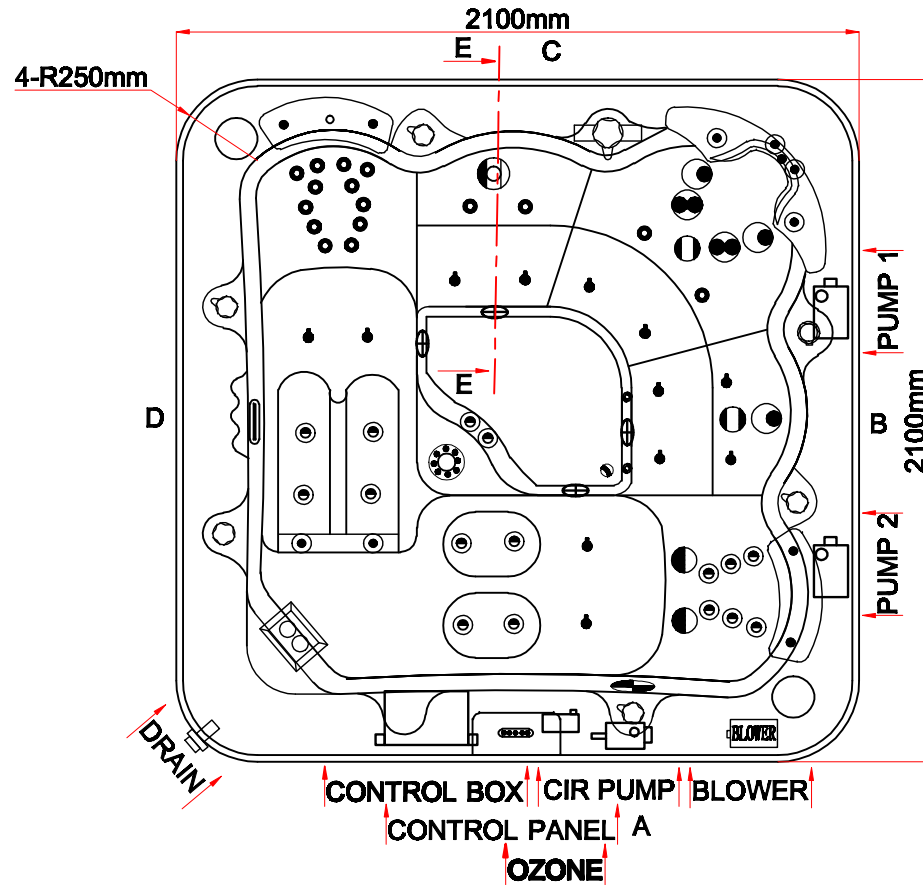

Model Name:PS 400

Business Plan

Notes: Due to manufacturing tolerances, there could be some minor differences between the actual spa and the drawing above. If site planning is critical to such tolerances, be sure to measure your actual spa. All specifications are subject to change without notice. Some components may be optional on your spa.

Edition:01/4/2012

Model Name:PS 400

Fitting

11		8"Waterfall	01.03.03.0110	1	pc
10		5"Single Pulse Jet	01.03.04.0093	1	pc
9		5"Vacalona Jet	01.03.04.0101	1	pc
8		4" Twin Pulse Jet	01.03.04.0090	2	pcs
7		4" Single Pulse Jet	01.03.04.0089	3	pcs
6		Large 3" Twin Pulse Jet	01.03.04.0087	2	pcs
5		Large 3" Single Pulse Jet	01.03.04.0086	2	pcs
4		2.5" Twin Pulse Jet	01.03.04.0081	16	pcs
3		2.5" Jet Directional	01.03.04.0080	6	pcs
2		1" Jet	01.03.04.0075	16	pcs
1		Air Jet	01.03.04.0076	12	pcs

Edition:01/4/2012

Notice:Due to manufacturing tolerances, there could be some minor differences between the actual spa and the drawing above. If site planning is critical to such tolerances, be sure to measure your actual spa. All specifications are subject to change without notice.Some components may be optional on your spa

Model Name:PS 400

Therapy Assignment

Noise: Due to manufacturing tolerances, there could be some minor differences between the actual spa and the drawing above. If site planning is critical to such tolerances, be sure to measure your actual spa. All specifications are subject to change without notice. Some components may be optional on your spa.